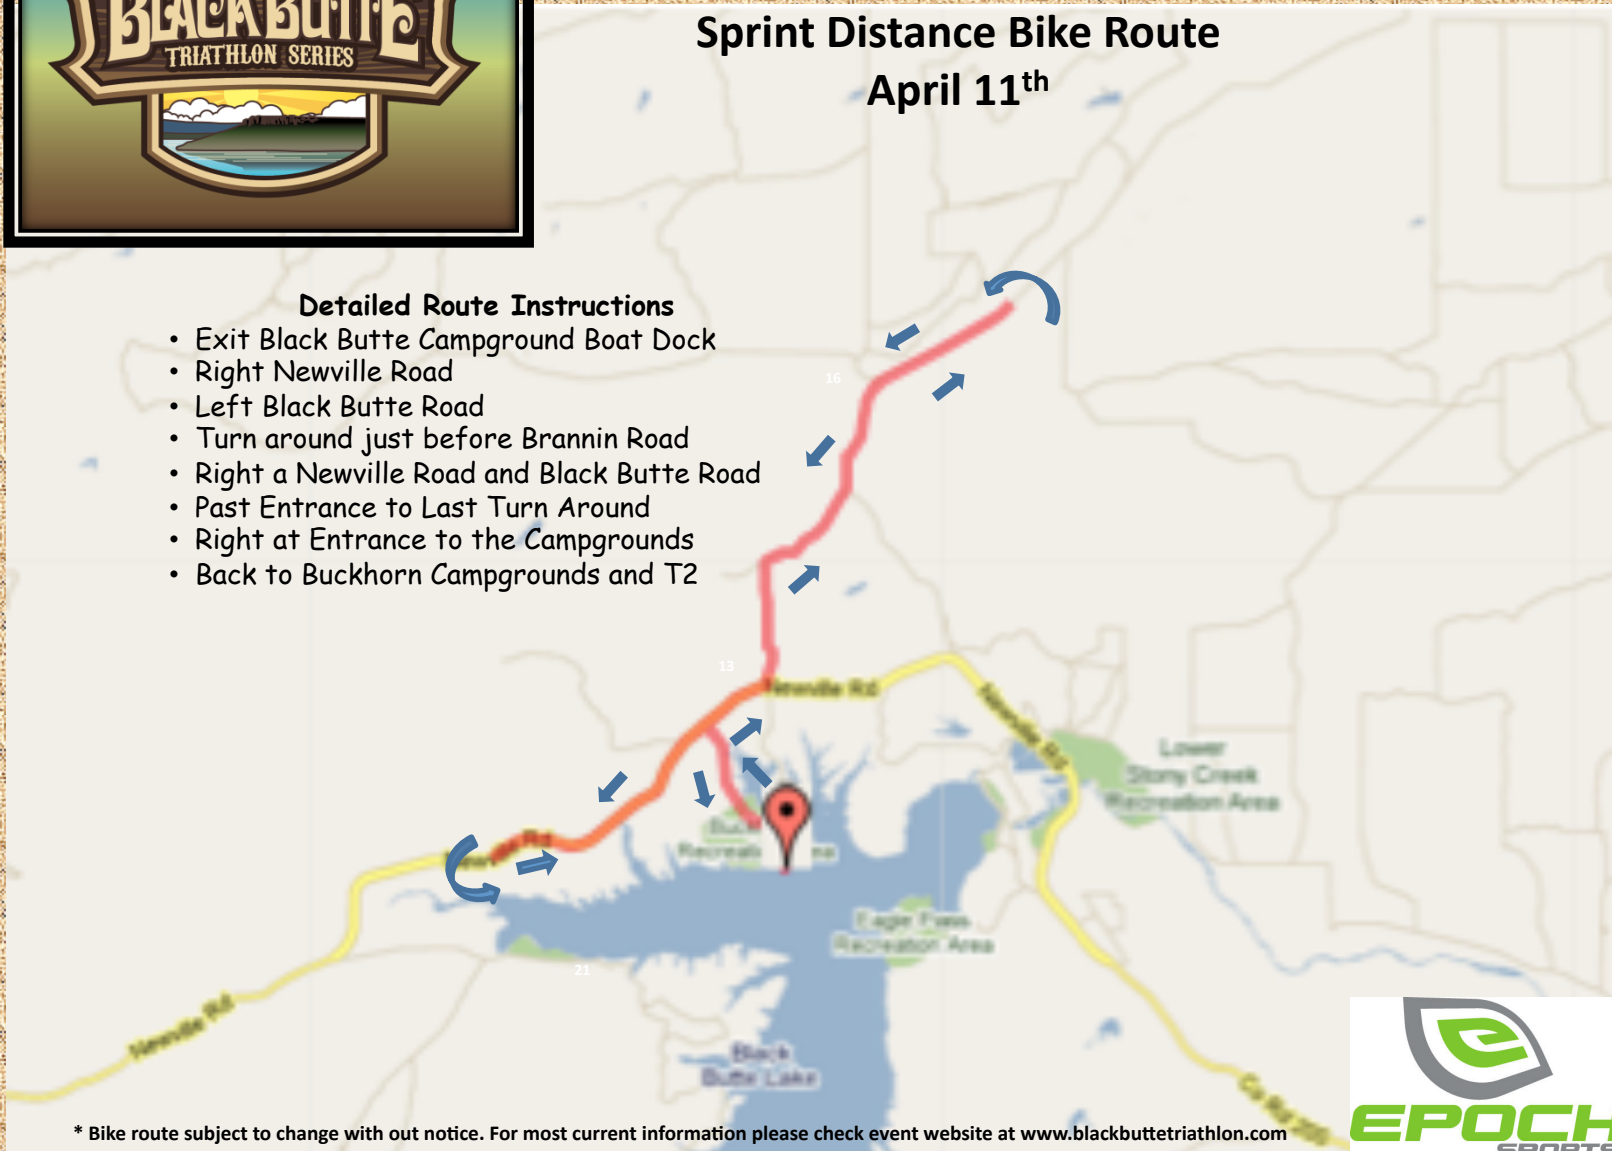

Sprint Distance Bike Route April 11th

Detailed Route Instructions

- Exit Black Butte Campground Boat Dock
- Right Newville Road
- Left Black Butte Road
- Turn around just before Brannin Road
- Right a Newville Road and Black Butte Road
- Past Entrance to Last Turn Around
- Right at Entrance to the Campgrounds
- Back to Buckhorn Campgrounds and T2

* Bike route subject to change with out notice. For most current information please check event website at www.blackbuttrihlon.com